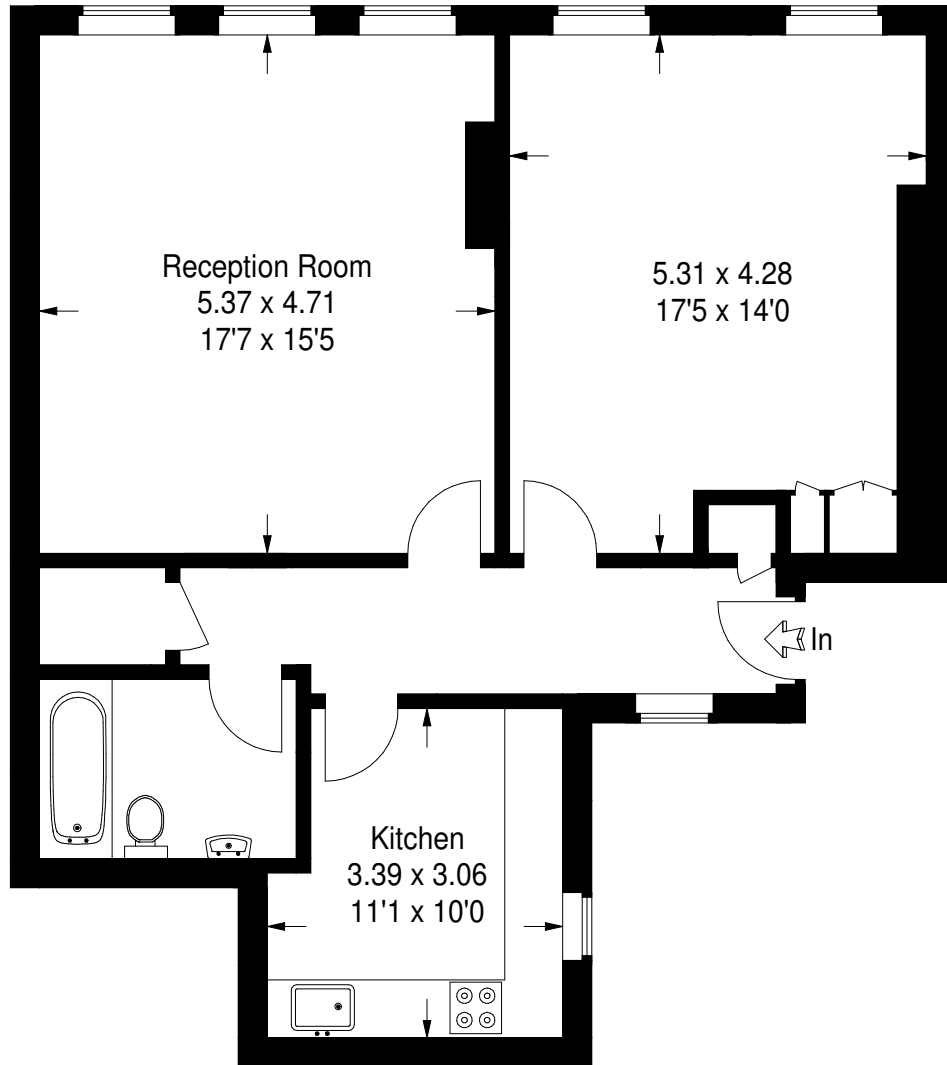

# Saxoncroft House

Approximate Gross Internal Area  
75 sq m / 807 sq ft

## First Floor

This plan is for layout guidance only. Not drawn to scale unless stated. Windows & door openings are approximate. Whilst every care is taken in the preparation of this plan, please check all dimensions, shapes & compass bearings before making any decisions reliant upon them. (ID204589)