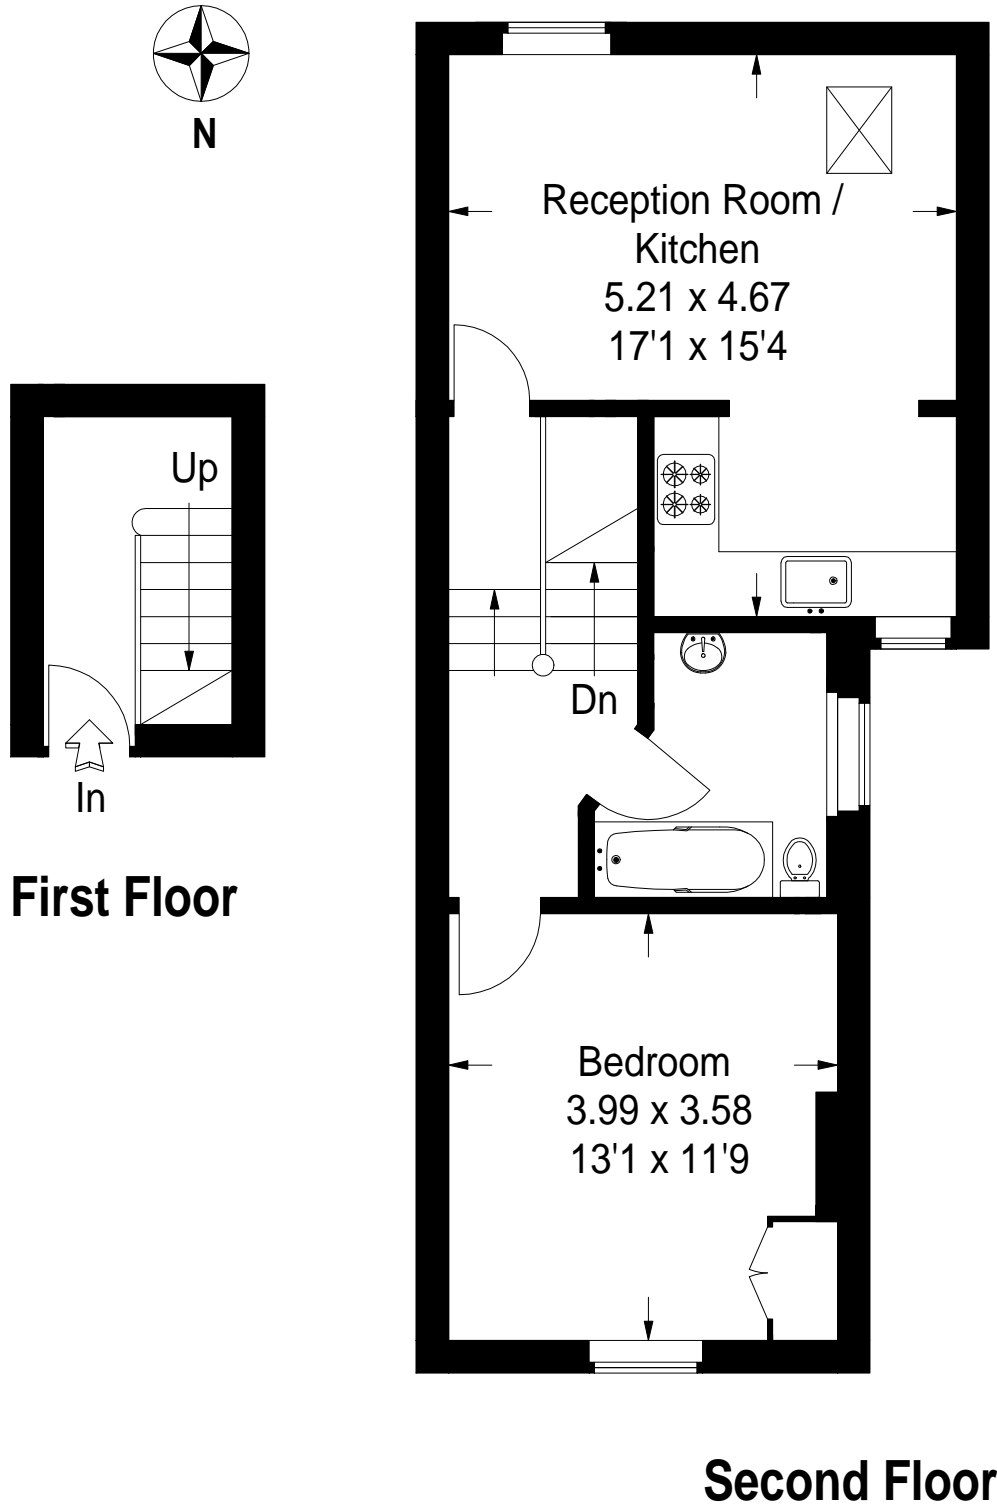

Norfolk House Road

Approximate Gross Internal Area
54 sq m / 581 sq ft

This plan is for layout guidance only. Not drawn to scale unless stated.

Windows & door openings are approximate.

Whilst every care is taken in the preparation of this plan, please check all dimensions, shapes & compass bearings before making any decisions reliant upon them. (ID107134)